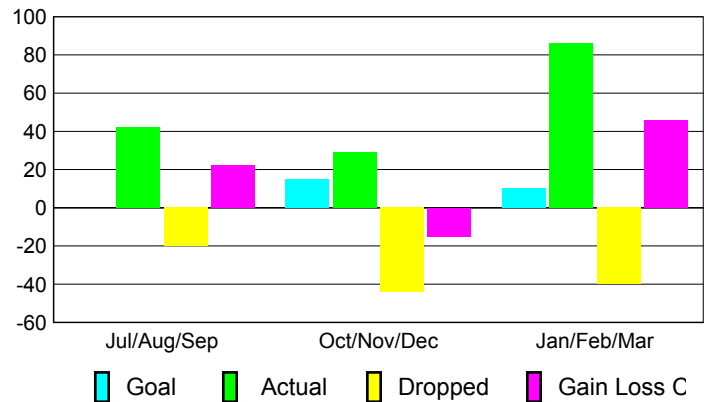

Club Results 2008-2009

Goal, New, Dropped, Gain/Loss

MEMBERSHIP

Membership Results 2008-2009

Membership 2007-2008

Month	Net Memb Goal	Actual New Memb	Actual Dropped Memb	Gain/Loss of Memb	Gain/Loss of Memb
Jul/Aug/Sep	0	42	-20	22	-1
Oct/Nov/Dec	15	29	-44	-15	8
Jan/Feb/Mar	10	86	-40	46	3
Totals	25	157	-104	53	10

Membership Results 2008-2009

Goal, New, Dropped, Gain/Loss

Comparison of Club Gain/Loss

Current Year Compared to the Previous Year

Comparison of Membership Gain/Loss

Current Year Compared to the Previous Year