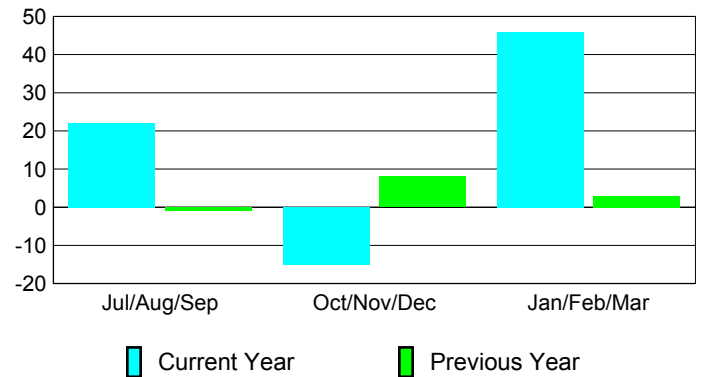

Club Results 2008-2009

Goal, New, Dropped, Gain/Loss

MEMBERSHIP

Membership Results 2008-2009

Membership 2007-2008

Month	Net Memb Goal	Actual New Memb	Actual Dropped Memb	Gain/Loss of Memb	Gain/Loss of Memb
Jul/Aug/Sep	0	42	-20	22	-1
Oct/Nov/Dec	15	29	-44	-15	8
Jan/Feb/Mar	10	86	-40	46	3
Totals	25	157	-104	53	10

Membership Results 2008-2009

Goal, New, Dropped, Gain/Loss

Comparison of Club Gain/Loss

Current Year Compared to the Previous Year

Comparison of Membership Gain/Loss

Current Year Compared to the Previous Year

YTD Status Quo Clubs 2008-2009

Status Quo Clubs Compared to Status Quo Members

Gender Comparison 2008-2009