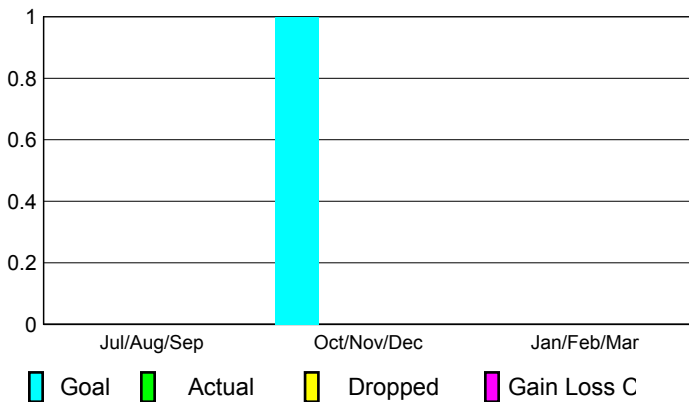

2008-2009 GMT Quarterly Report for District (or Undistricted) District 201N1

GMT: Anthony 'Tony' J Benbow

Location: AUSTRALIA

GMT CA: 7

CLUBS

Club Results 2008-2009

Clubs 2007-2008

Month	New Club Goal	Actual New Clubs	Actual Dropped Clubs	Gain/Loss of Clubs	Gain/Loss of Clubs
Jul/Aug/Sep	0	0	0	0	0
Oct/Nov/Dec	1	0	0	0	0
Jan/Feb/Mar	0	0	0	0	0
Totals	1	0	0	0	0

Club Results 2008-2009

Goal, New, Dropped, Gain/Loss

MEMBERSHIP

Membership Results 2008-2009

Membership 2007-2008

Month	Net Memb Goal	Actual New Memb	Actual Dropped Memb	Gain/Loss of Memb	Gain/Loss of Memb
Jul/Aug/Sep	0	42	-20	22	-1
Oct/Nov/Dec	15	29	-44	-15	8
Jan/Feb/Mar	10	86	-40	46	3
Totals	25	157	-104	53	10